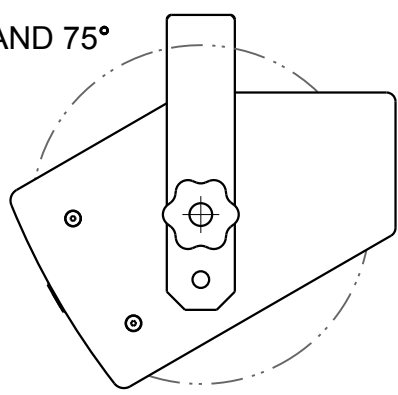

HORIZONTAL BRACKET ESD25 INCLUDING TWO SCREWS, TWO CONNECTION BOLTS AND ALLEN KEY

POSITION 1
Rotation 360°

POSITION 2
Rotation 100° AND 75°

<p>Nádražní 936, 399 01 MILEVSKO CZECH REPUBLIC tel.: +420 382 52 11 33 e-mail: kv2@kv2.cz</p> 	PRODUCT NAME:	ESD25 HORIZONTAL BRACKET
	PRODUCT NUMBER:	KVV987375
	REVISION:	01