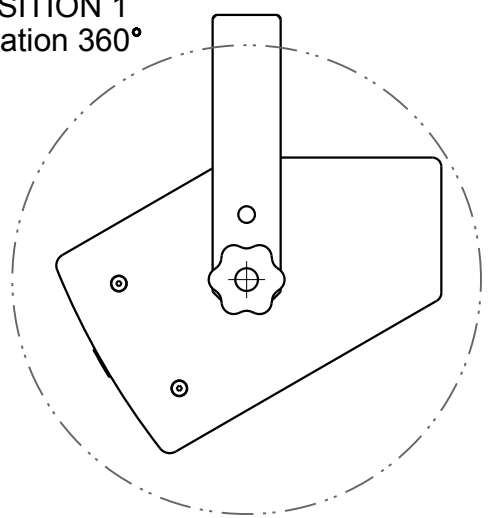

HORIZONTAL BRACKET ESD25 INCLUDING TWO SCREWS, TWO CONNECTION BOLTS AND ALLEN KEY

POSITION 1
Rotation 360°

POSITION 2
Rotation 100° AND 75°

<p>Nádražní 936, 399 01 MILEVSKO CZECH REPUBLIC tel.: +420 382 52 11 33 e-mail: kv2@kv2.cz</p> 	PRODUCT NAME:	ESD25 HORIZONTAL BRACKET
	PRODUCT NUMBER:	KVV987375
	REVISION:	01